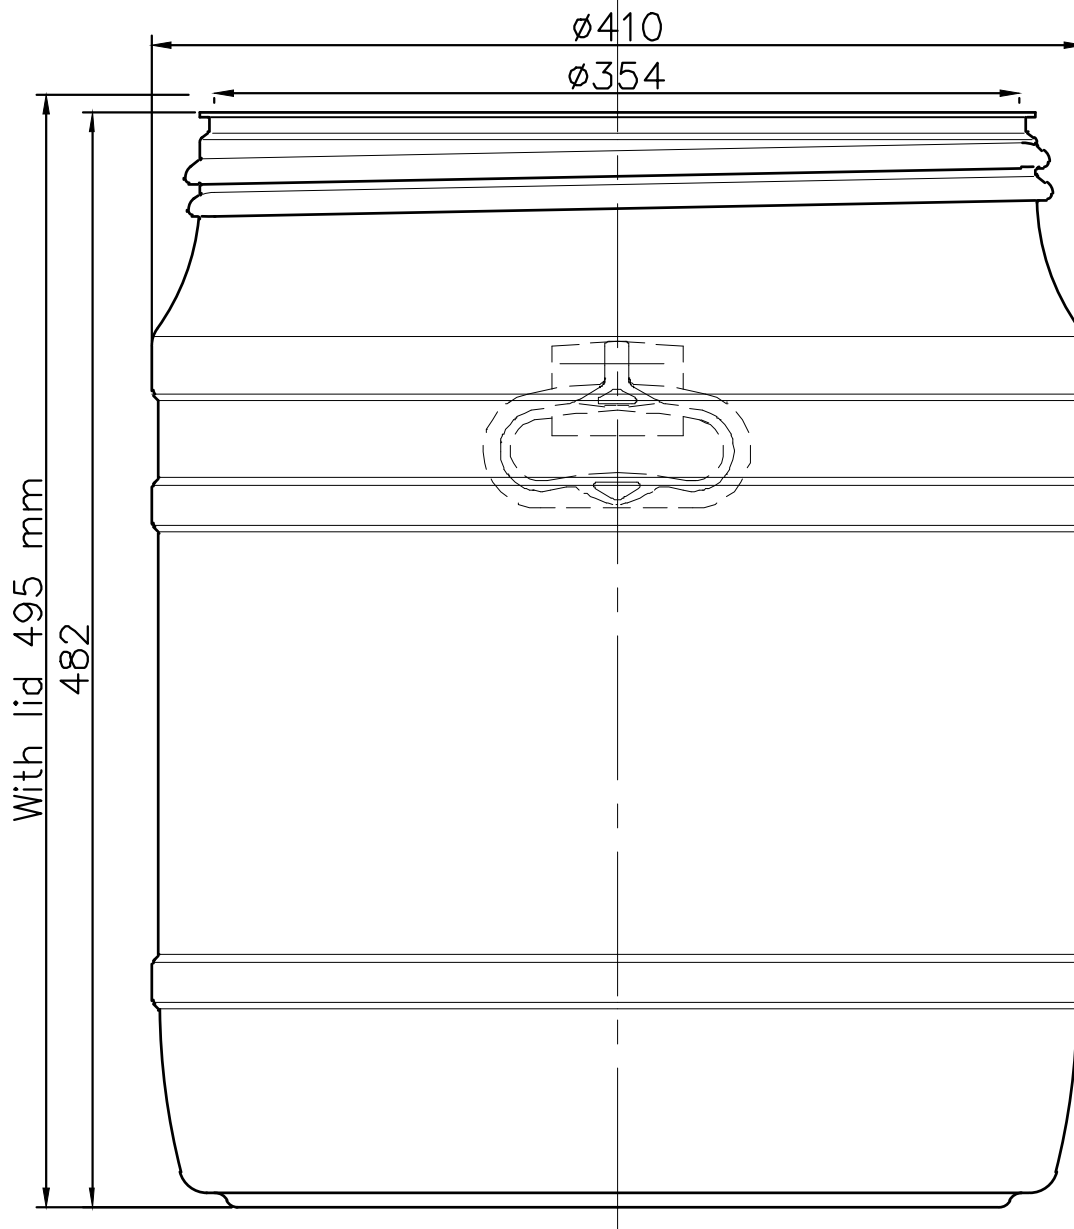

Title 6942 Total opening drum 55 liter

Revision	Rev. Date	Units
0	12-12-2019	mm

This document is property of CurTec Nederland B.V.
and may not be copied or communicated without written consent.
All Rights Reserved